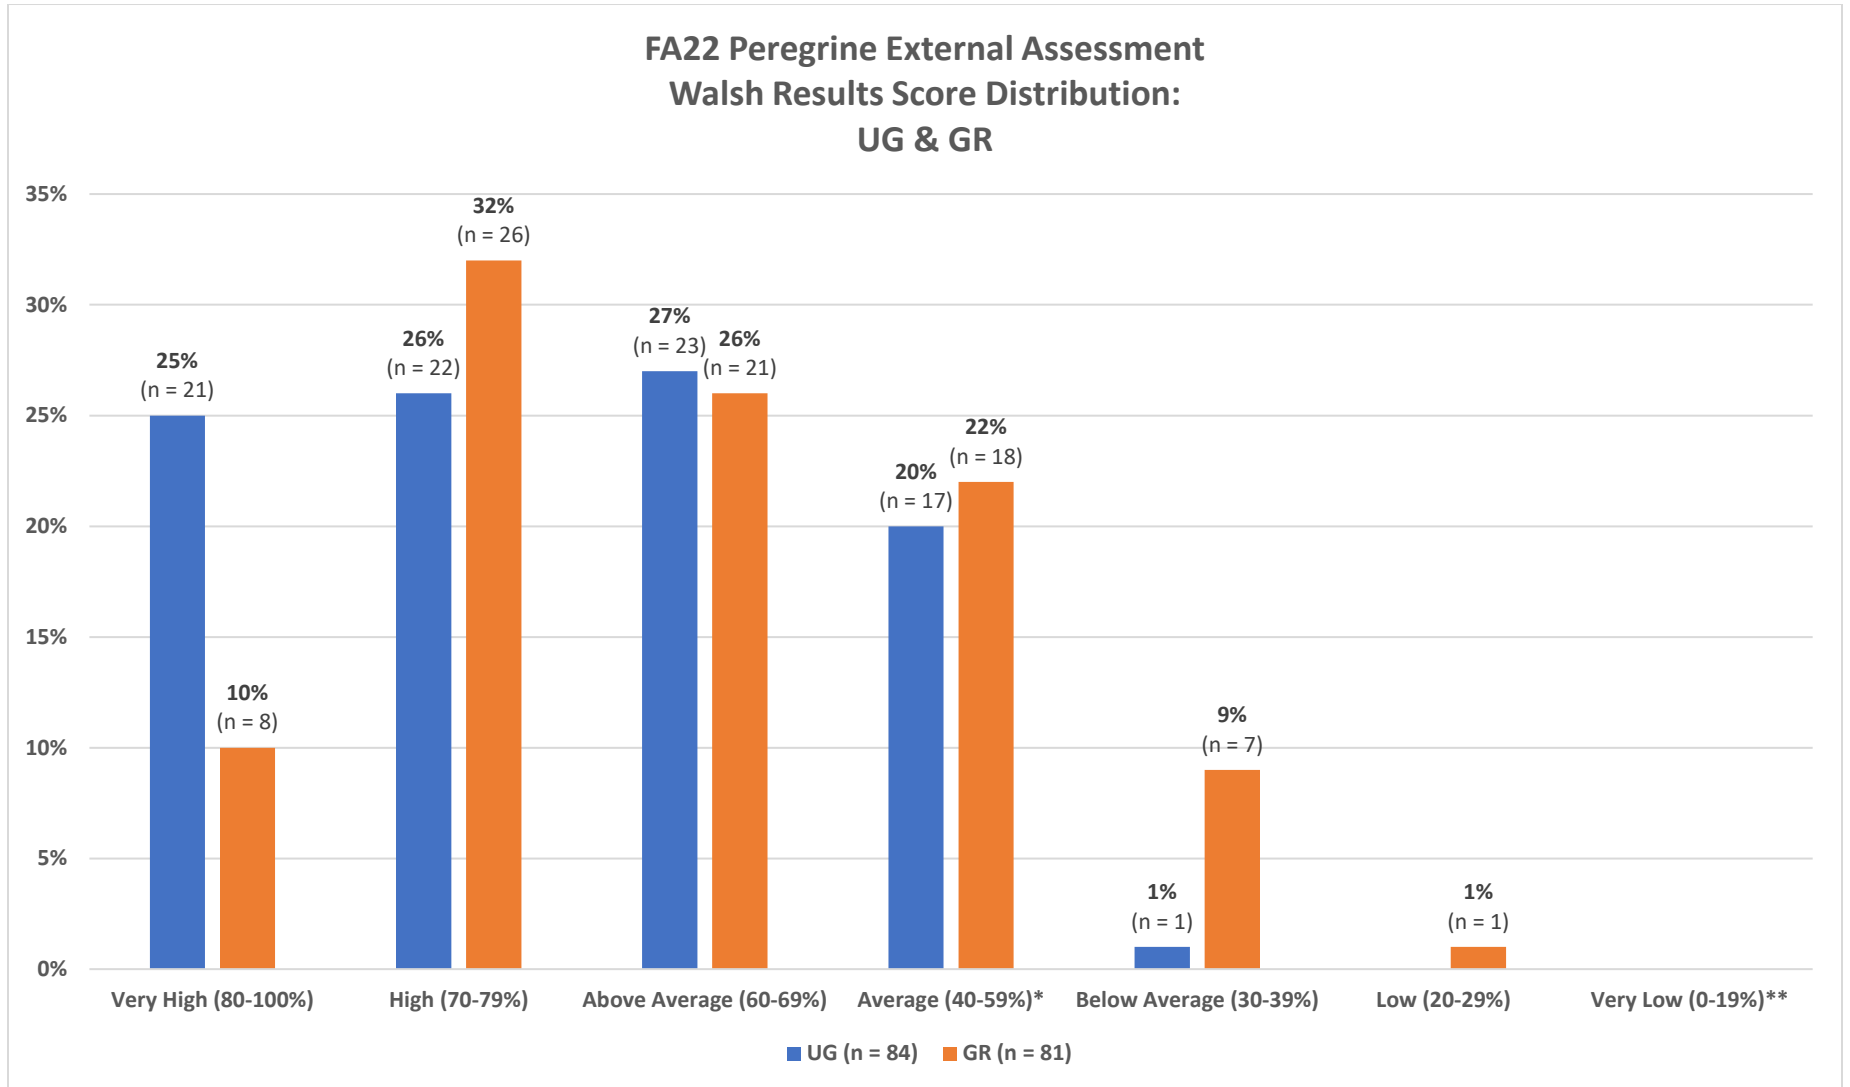

WALSH OFFICE OF ACCREDITATION AND ASSESSMENT

FA22 Peregrine External Assessment Results