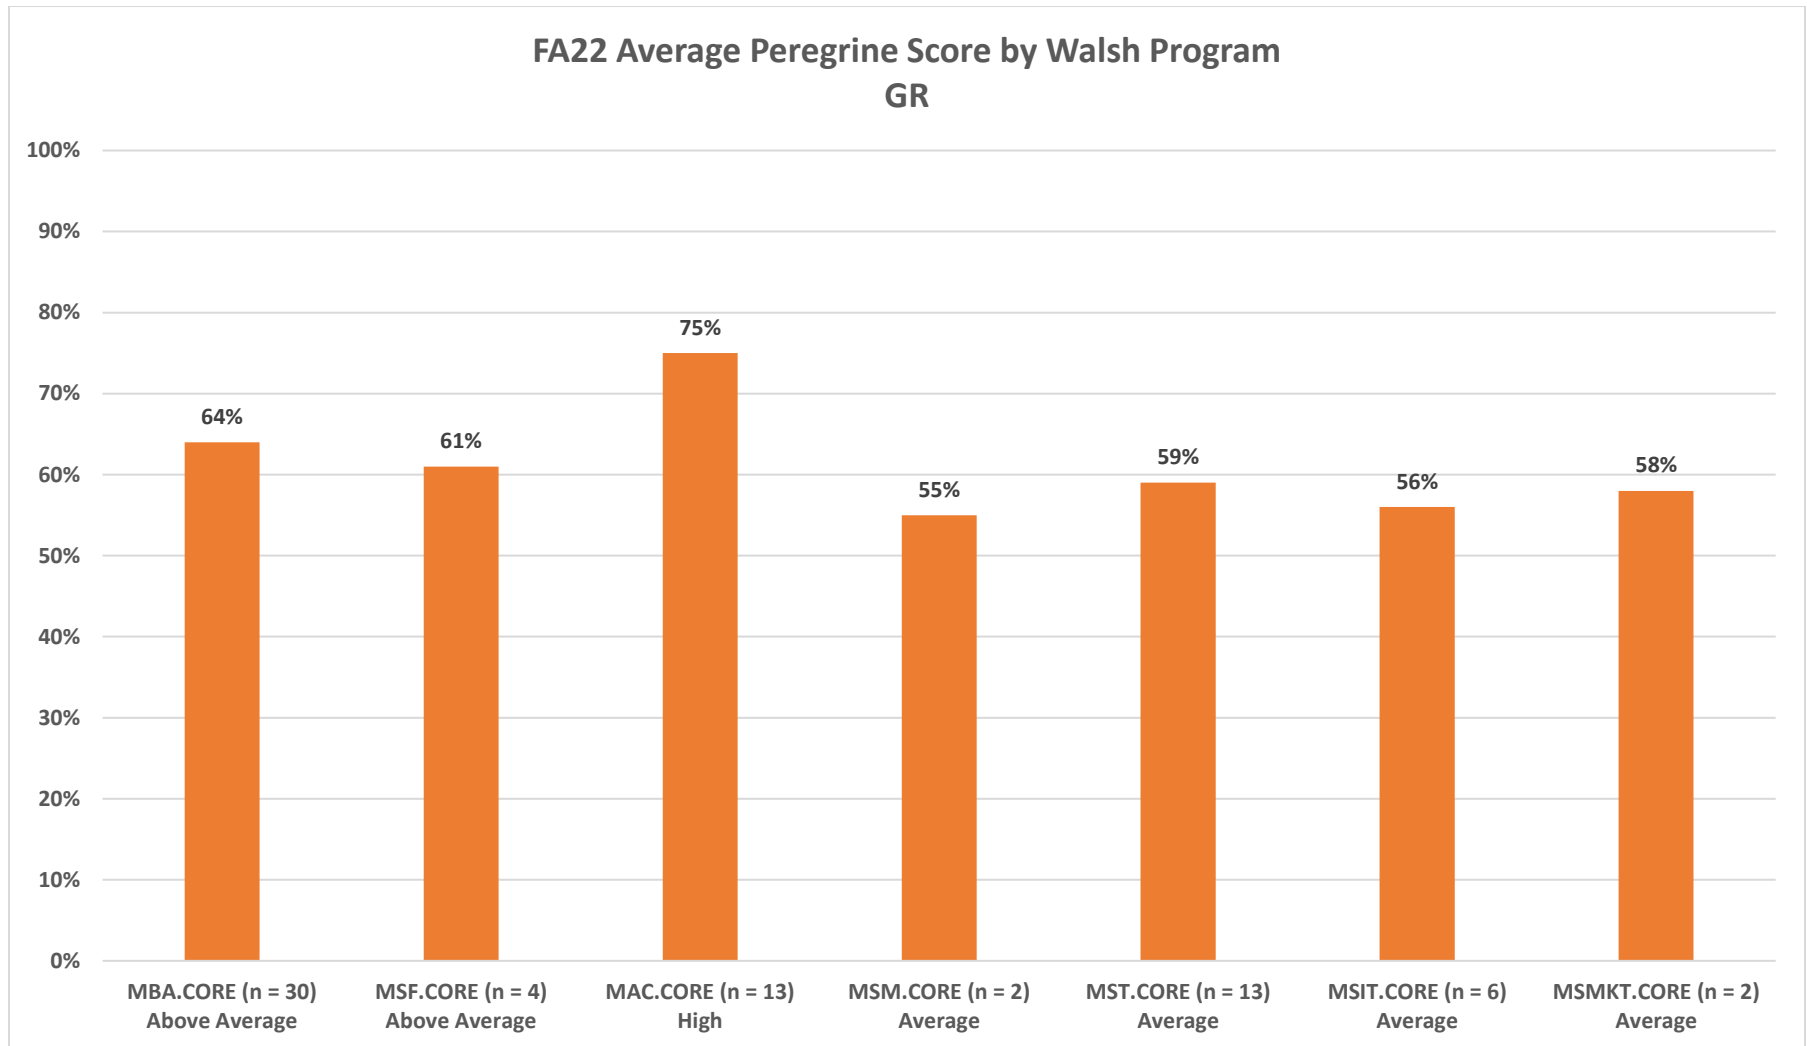

WALSH OFFICE OF ACCREDITATION AND ASSESSMENT

FA22 Peregrine External Assessment Results