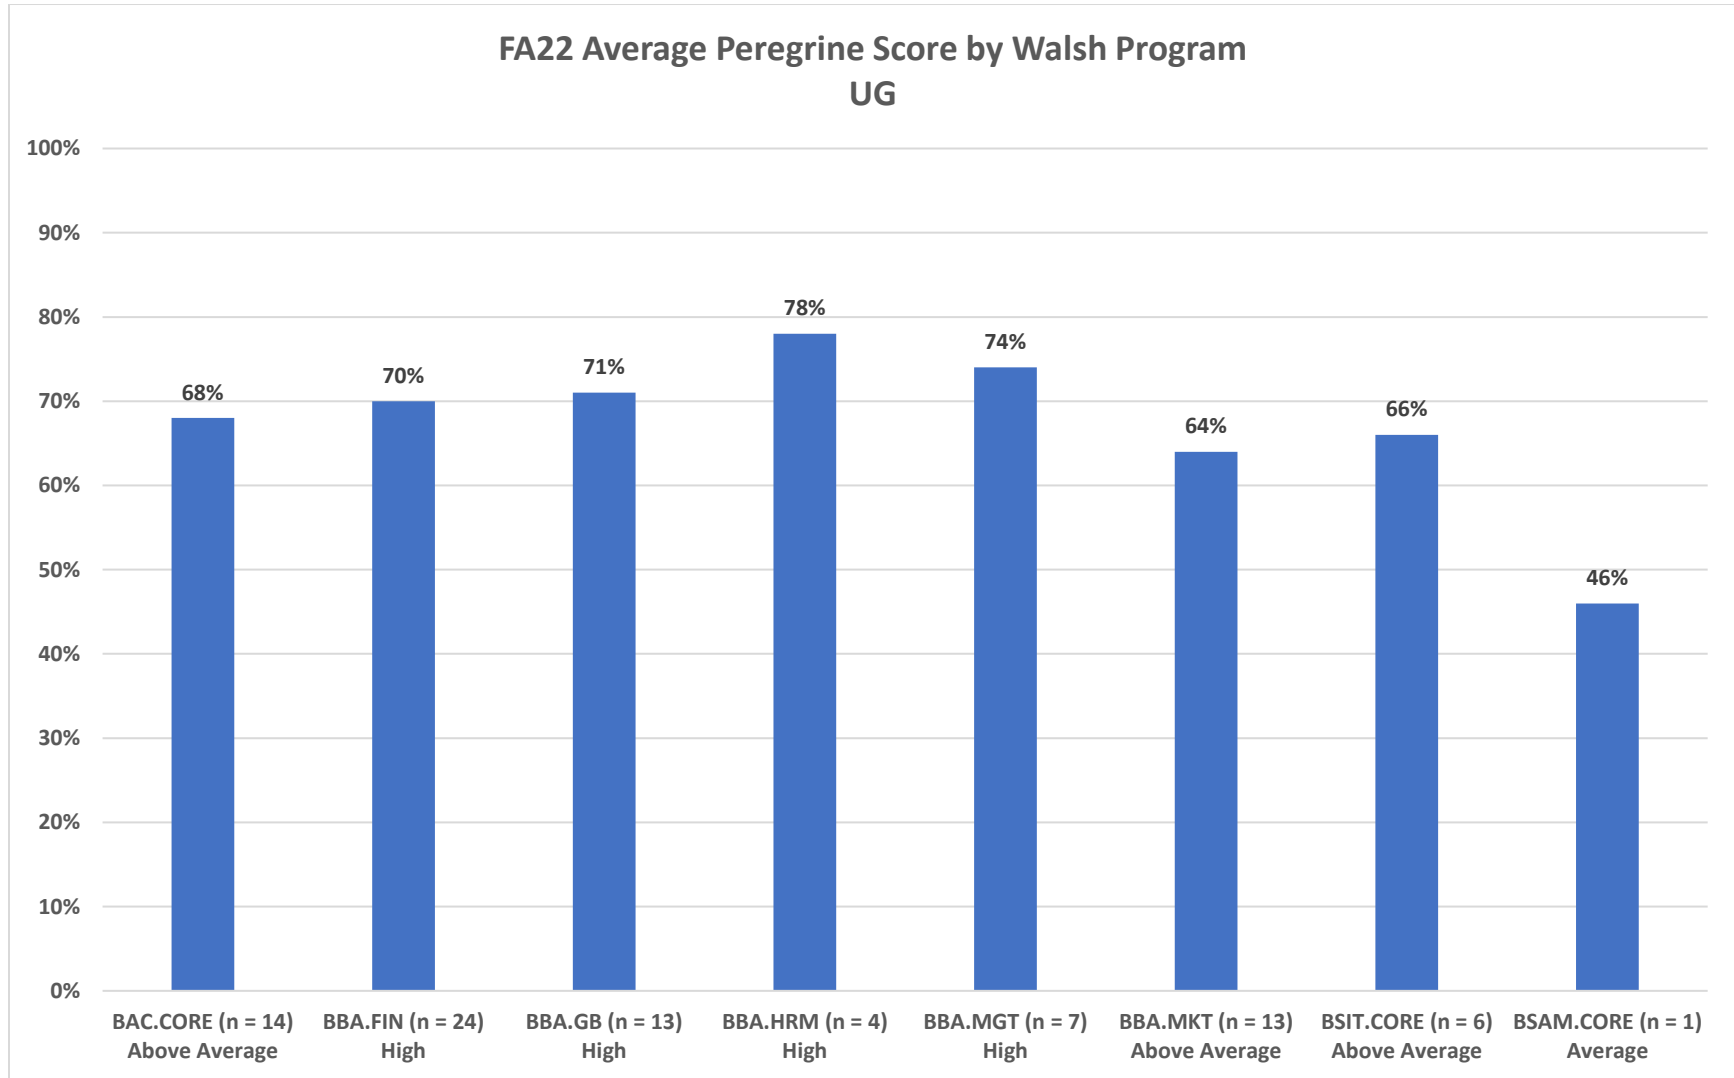

WALSH OFFICE OF ACCREDITATION AND ASSESSMENT

FA22 Peregrine External Assessment Results